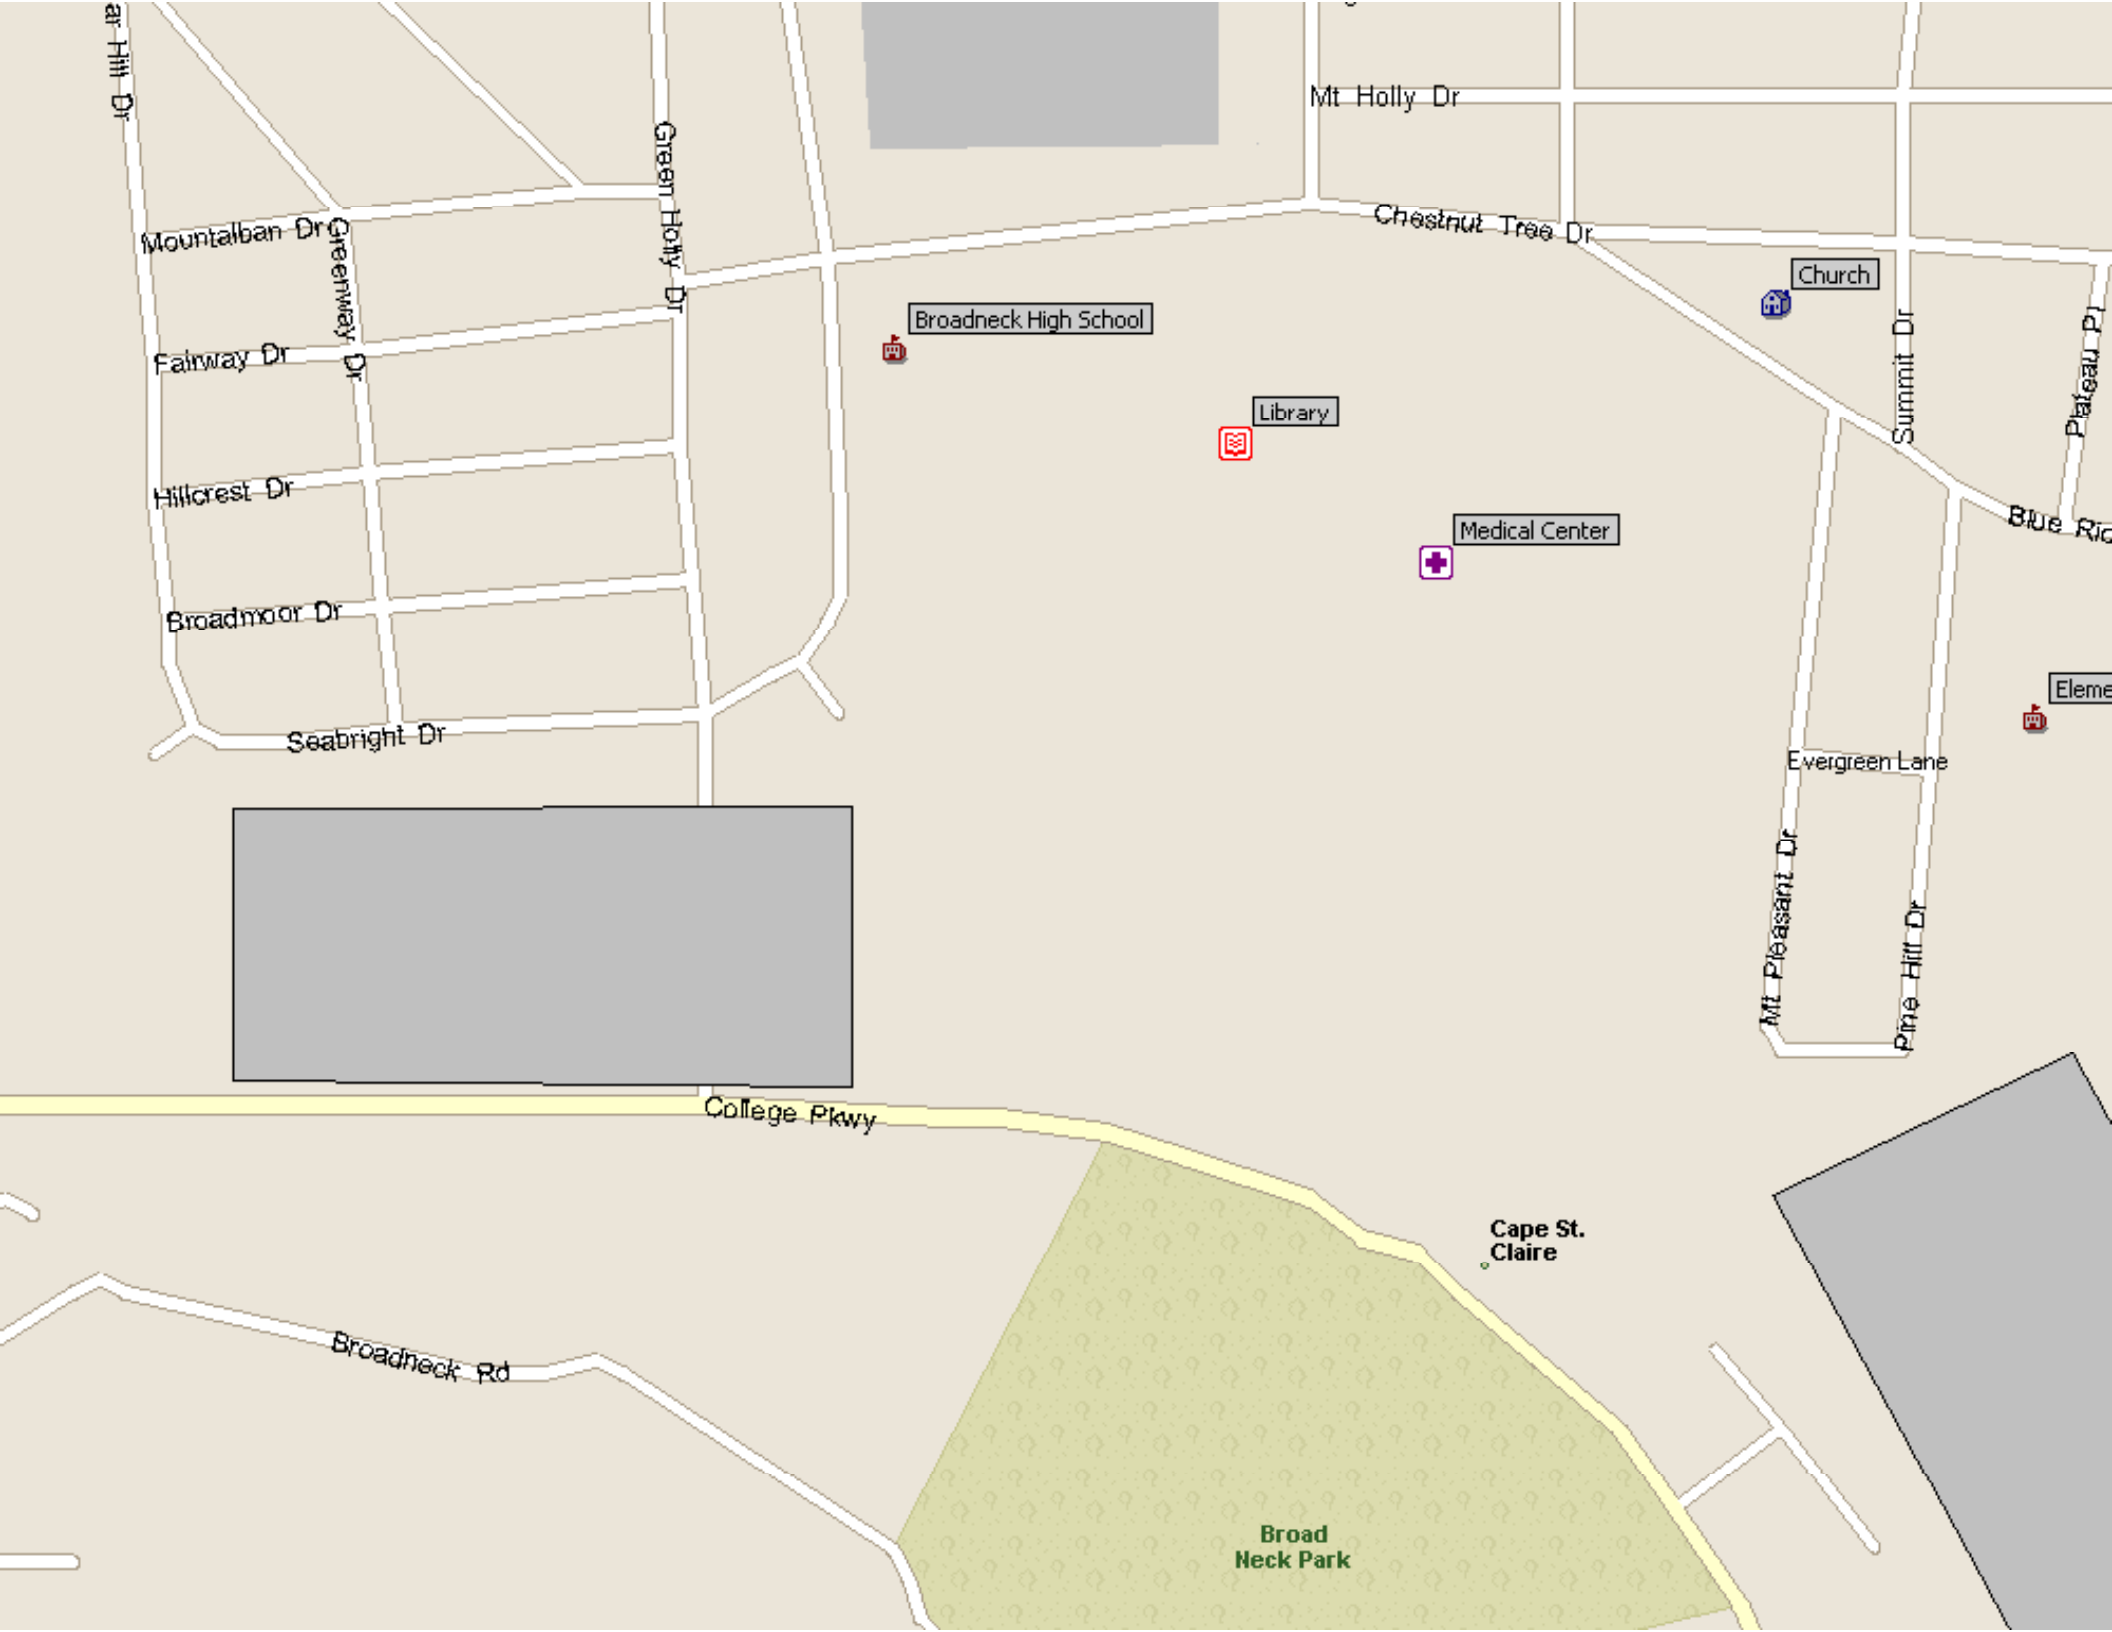

St Johns Dr

Highpoint Dr

Dogwood Tree Dr

Arundel Dr

Morgan Dr

Landon Ln

Hilltop Rd

Deep Creek Ave

Hampilton Rd

Side Ct

Marrets Dr

St George Dr

Bay View Vista

Cape St Claire Rd

Riverview Dr

St Catherine Dr

Skyway Dr

River Bay Rd

Community Dock

Swan Dr

Oak Tree Ln

Skyview Dr

view Dr

Skyview Dr

Park Circle

Mt Holly Dr

Chestnut Tree Dr

Broadneck High School

Library

Medical Center

Church

Elementary